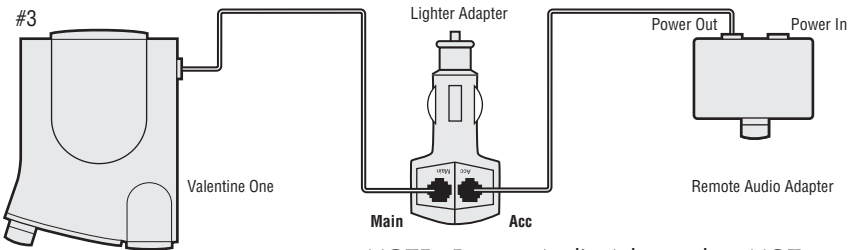

Remote Audio Adapter

This module adapts Valentine One for the following installations:

- Provides remote control of on/off, volume, muted volume, muting, and computer mode.
- Provides remote speaker.
- Provides headphone mini jack 3.5mm (1/8").
- Provides micro jack 2.5mm (3/32") for additional remote speaker.
- Caution: improper installation may damage equipment. Refer to www.valentine1.com for further information.

Dimensions: 0.9-in. H x 2.5-in. W x 1.6-in. D
21.9-mm H X 62.4-mm W X 41.9-mm D

NOTE: Valentine One and accessories are not waterproof.

Install according to one of the following diagrams:

- Remote Audio Adapter controls main unit power.

- Remote Audio Adapter controls main unit power.

- NOTE: Remote Audio Adapter does NOT control power to the main unit.

- NOTE: Remote Audio Adapter does NOT control power to the main unit, but it will turn the Concealed Display off and on.