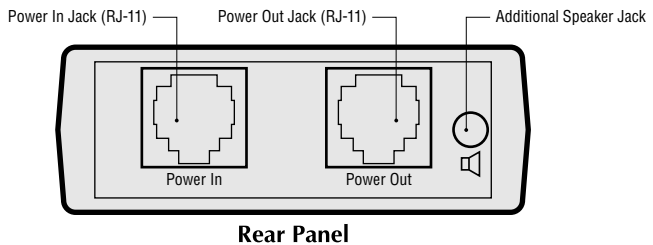

Remote Audio Adapter

This module adapts Valentine One for the following installations:

- Provides remote control of on/off, volume, muted volume, muting, and computer mode.
- Provides remote speaker.
- Provides headphone mini jack 3.5mm (1/8").
- Provides micro jack 2.5mm (3/32") for additional remote speaker.
- Caution: improper installation may damage equipment. Refer to www.valentine1.com for further information.

Dimensions: 0.9-in. H x 2.5-in. W x 1.6-in. D
21.9-mm H X 62.4-mm W X 41.9-mm D

NOTE: Valentine One and accessories are not waterproof.

Install according to one of the following diagrams:

- Remote Audio Adapter controls main unit power.

- Remote Audio Adapter controls main unit power.

- NOTE: Remote Audio Adapter does NOT control power to the main unit.

- NOTE: Remote Audio Adapter does NOT control power to the main unit, but it will turn the Concealed Display off and on.