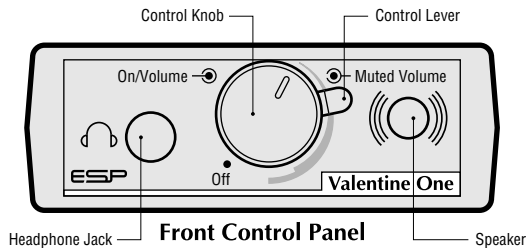

Remote Audio Adapter

This module adapts Valentine One for the following installations:

- Provides remote control of on/off, volume, muted volume, muting, and computer mode.
- Provides remote speaker.
- Provides headphone mini jack 3.5mm (1/8").
- Provides micro jack 2.5mm (3/32") for additional remote speaker.
- Caution: improper installation may damage equipment. Refer to www.valentine1.com for further information.

Dimensions: 0.9-in. H x 2.5-in. W x 1.6-in. D
21.9-mm H X 62.4-mm W X 41.9-mm D

NOTE: Valentine One and accessories are not waterproof.

Install according to one of the following diagrams:

- Remote Audio Adapter controls main unit power.

- Remote Audio Adapter controls main unit power.

- NOTE: Remote Audio Adapter does NOT control power to the main unit.

- NOTE: Remote Audio Adapter does NOT control power to the main unit, but it will turn the Concealed Display off and on.