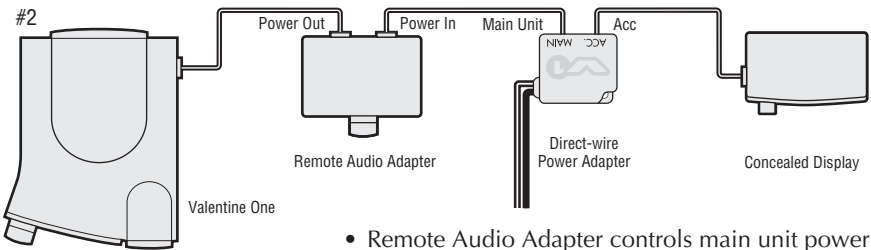

Remote Audio Adapter

This module adapts Valentine One for the following installations:

- Provides remote control of on/off, volume, muted volume, muting, and computer mode.
- Provides remote speaker.
- Provides headphone mini jack 3.5mm (1/8").
- Provides micro jack 2.5mm (3/32") for additional remote speaker.
- Caution: improper installation may damage equipment. Refer to www.valentine1.com for further information.

Dimensions: 0.9-in. H x 2.5-in. W x 1.6-in. D
21.9-mm H X 62.4-mm W X 41.9-mm D

NOTE: Valentine One and accessories are not waterproof.

Install according to one of the following diagrams:

- Remote Audio Adapter controls main unit power.

- Remote Audio Adapter controls main unit power.

- NOTE: Remote Audio Adapter does NOT control power to the main unit.

- NOTE: Remote Audio Adapter does NOT control power to the main unit, but it will turn the Concealed Display off and on.