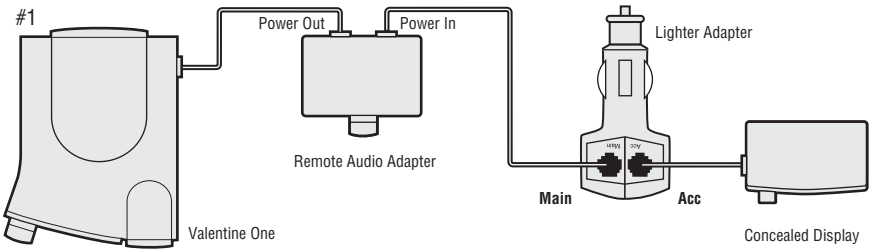

Remote Audio Adapter

This module adapts Valentine One for the following installations:

- Provides remote control of on/off, volume, muted volume, muting, and computer mode.
- Provides remote speaker.
- Provides headphone mini jack 3.5mm (1/8").
- Provides micro jack 2.5mm (3/32") for additional remote speaker.
- Caution: improper installation may damage equipment. Refer to www.valentine1.com for further information.

Dimensions: 0.9-in. H x 2.5-in. W x 1.6-in. D
21.9-mm H X 62.4-mm W X 41.9-mm D

NOTE: Valentine One and accessories are not waterproof.

Install according to one of the following diagrams:

- Remote Audio Adapter controls main unit power.

- Remote Audio Adapter controls main unit power.

- NOTE: Remote Audio Adapter does NOT control power to the main unit.

- NOTE: Remote Audio Adapter does NOT control power to the main unit, but it will turn the Concealed Display off and on.