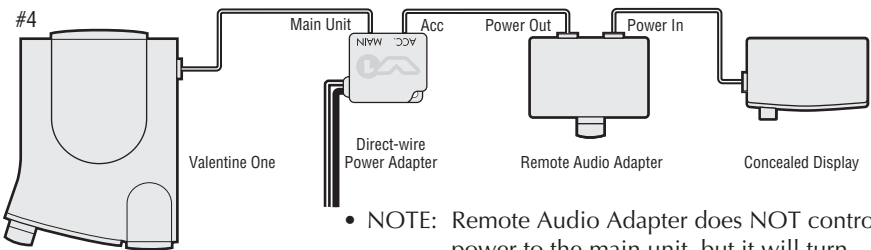

Dimensions: 0.9-in. H x 2.5-in. W x 1.6-in. D
21.9-mm H X 62.4-mm W X 41.9-mm D

NOTE: Valentine One and accessories are not waterproof.

Install according to one of the following diagrams:

- Remote Audio Adapter controls main unit power.

- Remote Audio Adapter controls main unit power.

- NOTE: Remote Audio Adapter does NOT control power to the main unit.

- NOTE: Remote Audio Adapter does NOT control power to the main unit, but it will turn the Concealed Display off and on.