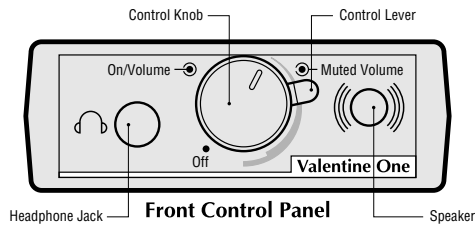

## Remote Audio Adapter

This module adapts Valentine One for the following installations:

- Provides remote control of on/off, volume, muted volume, muting, and computer mode.
- Provides remote speaker.
- Provides headphone mini jack 3.5mm (1/8").
- Provides micro jack 2.5mm (3/32") for additional remote speaker.
- Caution — Improper installation may damage equipment. Refer to [www.valentine1.com](http://www.valentine1.com) for further information.

Dimensions: 0.9-in. H x 2.5-in. W x 1.6-in. D  
21.9-mm H X 62.4-mm W X 41.9-mm D

NOTE: Valentine One and accessories are not waterproof.

Install according to one of the following diagrams:

- Remote Audio Adapter controls main unit power.

- Remote Audio Adapter controls main unit power.

- NOTE: Remote Audio Adapter does NOT control power to the main unit.

- NOTE: Remote Audio Adapter does NOT control power to the main unit; but it will turn the Concealed Display off and on.