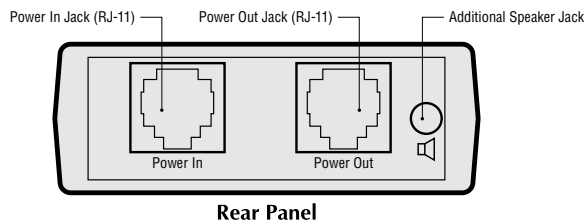

## Remote Audio Adapter

This module adapts Valentine One for the following installations:

- Provides remote control of on/off, volume, muted volume, muting, and computer mode.
- Provides remote speaker.
- Provides headphone mini jack 3.5mm (1/8").
- Provides micro jack 2.5mm (3/32") for additional remote speaker.
- Caution — Improper installation may damage equipment. Refer to [www.valentine1.com](http://www.valentine1.com) for further information.

Dimensions: 0.9-in. H x 2.5-in. W x 1.6-in. D  
21.9-mm H X 62.4-mm W X 41.9-mm D

NOTE: Valentine One and accessories are not waterproof.

Install according to one of the following diagrams:

- Remote Audio Adapter controls main unit power.

- Remote Audio Adapter controls main unit power.

- NOTE: Remote Audio Adapter does NOT control power to the main unit.

- NOTE: Remote Audio Adapter does NOT control power to the main unit; but it will turn the Concealed Display off and on.