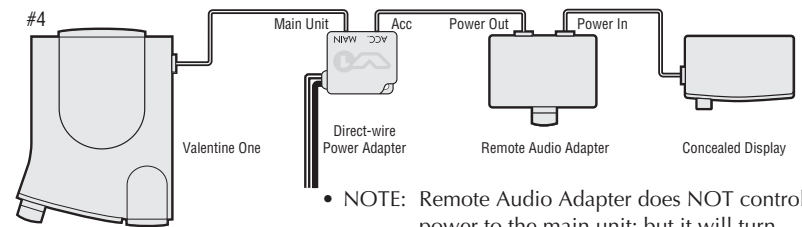

Dimensions: 0.9-in. H x 2.5-in. W x 1.6-in. D  
21.9-mm H X 62.4-mm W X 41.9-mm D

NOTE: Valentine One and accessories are not waterproof.

Install according to one of the following diagrams:

- Remote Audio Adapter controls main unit power.

- Remote Audio Adapter controls main unit power.

- NOTE: Remote Audio Adapter does NOT control power to the main unit.

- NOTE: Remote Audio Adapter does NOT control power to the main unit; but it will turn the Concealed Display off and on.