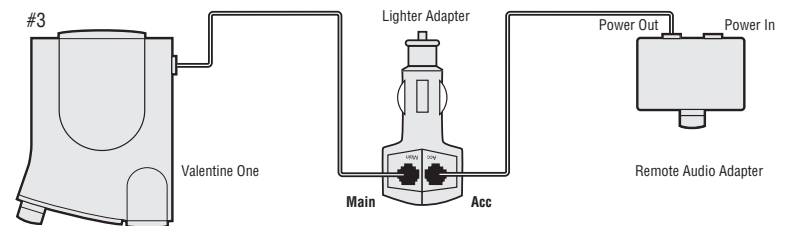

## Remote Audio Adapter

This module adapts Valentine One for the following installations:

- Provides remote control of on/off, volume, muted volume, muting, and computer mode.
- Provides remote speaker.
- Provides headphone mini jack 3.5mm (1/8").
- Provides micro jack 2.5mm (3/32") for additional remote speaker.
- Caution — Improper installation may damage equipment. Refer to [www.valentine1.com](http://www.valentine1.com) for further information.

Dimensions: 0.9-in. H x 2.5-in. W x 1.6-in. D  
21.9-mm H X 62.4-mm W X 41.9-mm D

NOTE: Valentine One and accessories are not waterproof.

Install according to one of the following diagrams:

- Remote Audio Adapter controls main unit power.

- Remote Audio Adapter controls main unit power.

- NOTE: Remote Audio Adapter does NOT control power to the main unit.

- NOTE: Remote Audio Adapter does NOT control power to the main unit; but it will turn the Concealed Display off and on.