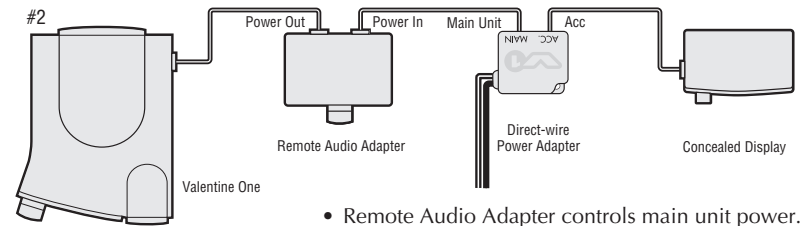

## Remote Audio Adapter

This module adapts Valentine One for the following installations:

- Provides remote control of on/off, volume, muted volume, muting, and computer mode.
- Provides remote speaker.
- Provides headphone mini jack 3.5mm (1/8").
- Provides micro jack 2.5mm (3/32") for additional remote speaker.
- Caution — Improper installation may damage equipment. Refer to [www.valentine1.com](http://www.valentine1.com) for further information.

Dimensions: 0.9-in. H x 2.5-in. W x 1.6-in. D  
21.9-mm H X 62.4-mm W X 41.9-mm D

NOTE: Valentine One and accessories are not waterproof.

Install according to one of the following diagrams:

- Remote Audio Adapter controls main unit power.

- Remote Audio Adapter controls main unit power.

- NOTE: Remote Audio Adapter does NOT control power to the main unit.

- NOTE: Remote Audio Adapter does NOT control power to the main unit; but it will turn the Concealed Display off and on.