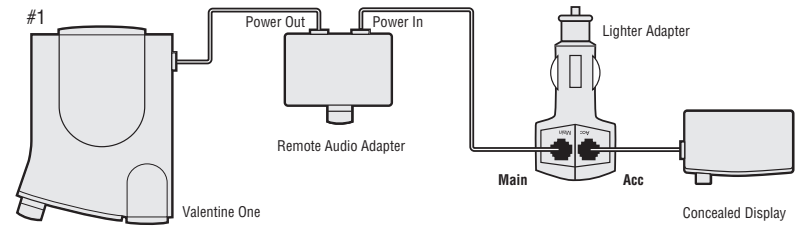

## Remote Audio Adapter

This module adapts Valentine One for the following installations:

- Provides remote control of on/off, volume, muted volume, muting, and computer mode.
- Provides remote speaker.
- Provides headphone mini jack 3.5mm (1/8").
- Provides micro jack 2.5mm (3/32") for additional remote speaker.
- Caution — Improper installation may damage equipment. Refer to [www.valentine1.com](http://www.valentine1.com) for further information.

Dimensions: 0.9-in. H x 2.5-in. W x 1.6-in. D  
21.9-mm H X 62.4-mm W X 41.9-mm D

NOTE: Valentine One and accessories are not waterproof.

Install according to one of the following diagrams:

- Remote Audio Adapter controls main unit power.

- Remote Audio Adapter controls main unit power.

- NOTE: Remote Audio Adapter does NOT control power to the main unit.

- NOTE: Remote Audio Adapter does NOT control power to the main unit; but it will turn the Concealed Display off and on.